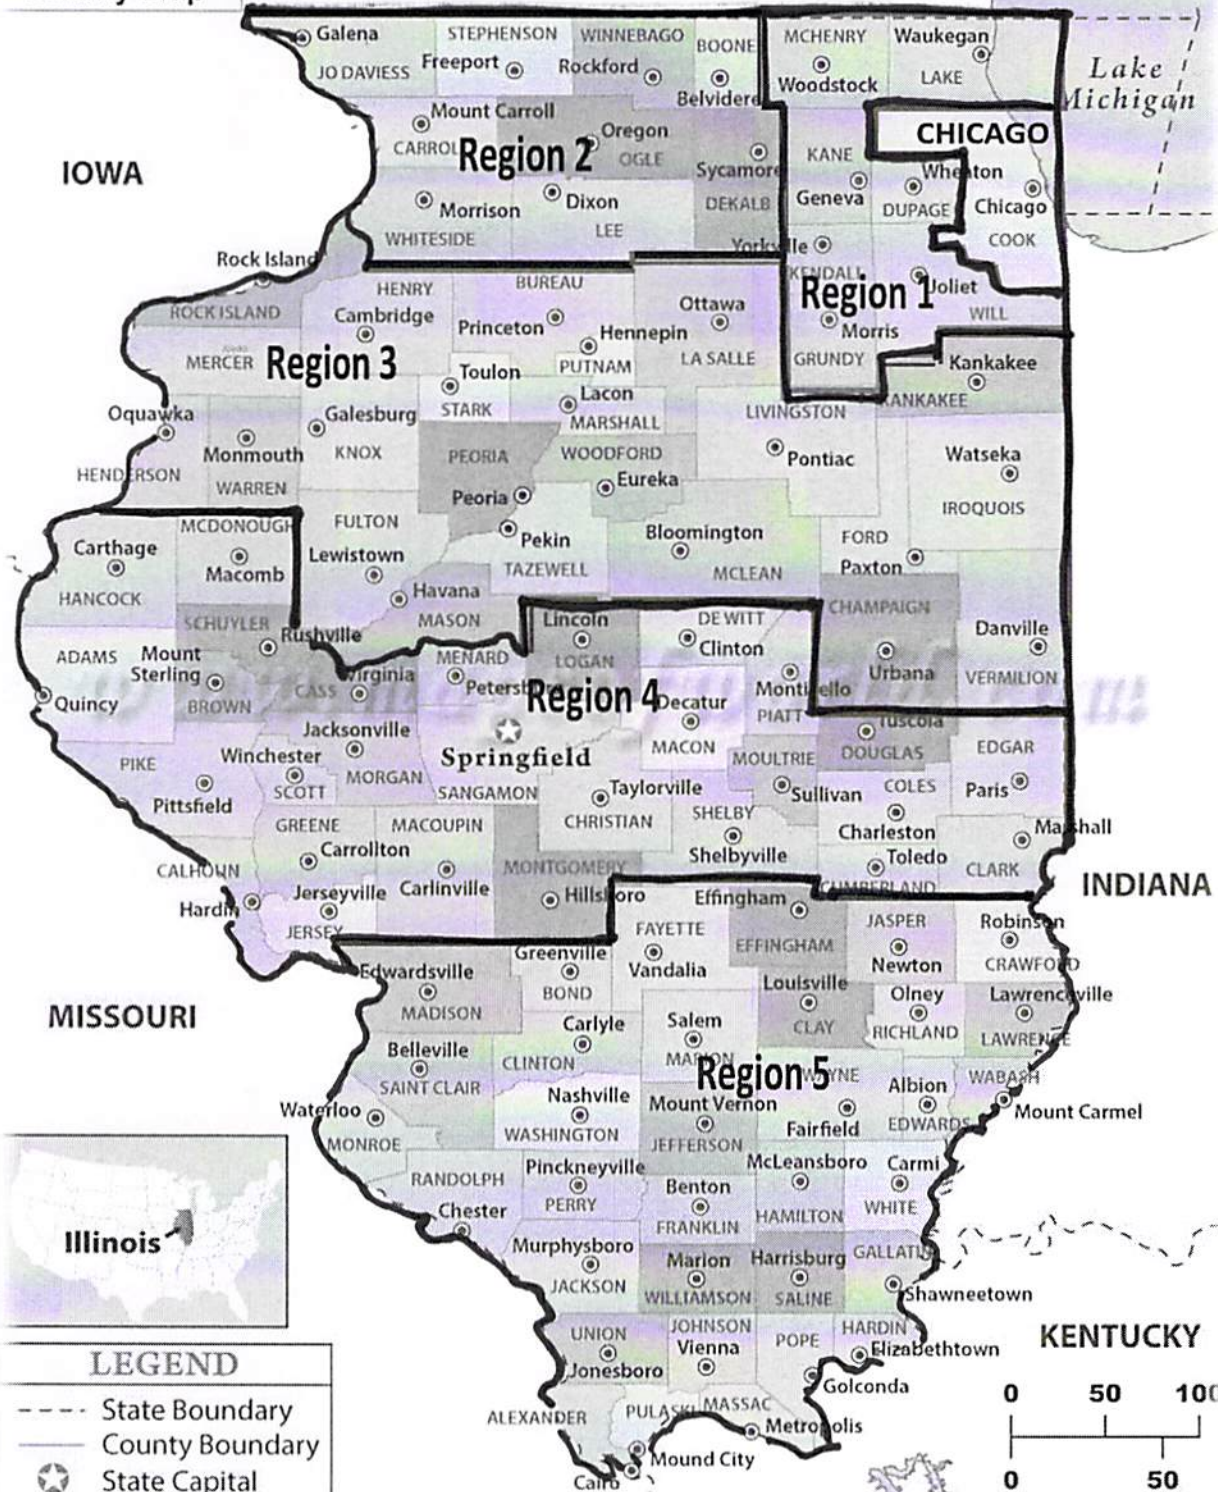

ILLINOIS County Map

WISCONSIN

ILLINOIS
County Map

WISCONSIN

Lake Michigan

IOWA

CHICAGO

Region 1

Region 2

Region 3

Region 4

Springfield

Region 5

INDIANA

MISSOURI

LEGEND

- State Boundary
- County Boundary
- ★ State Capital
- ⊙ County Seat