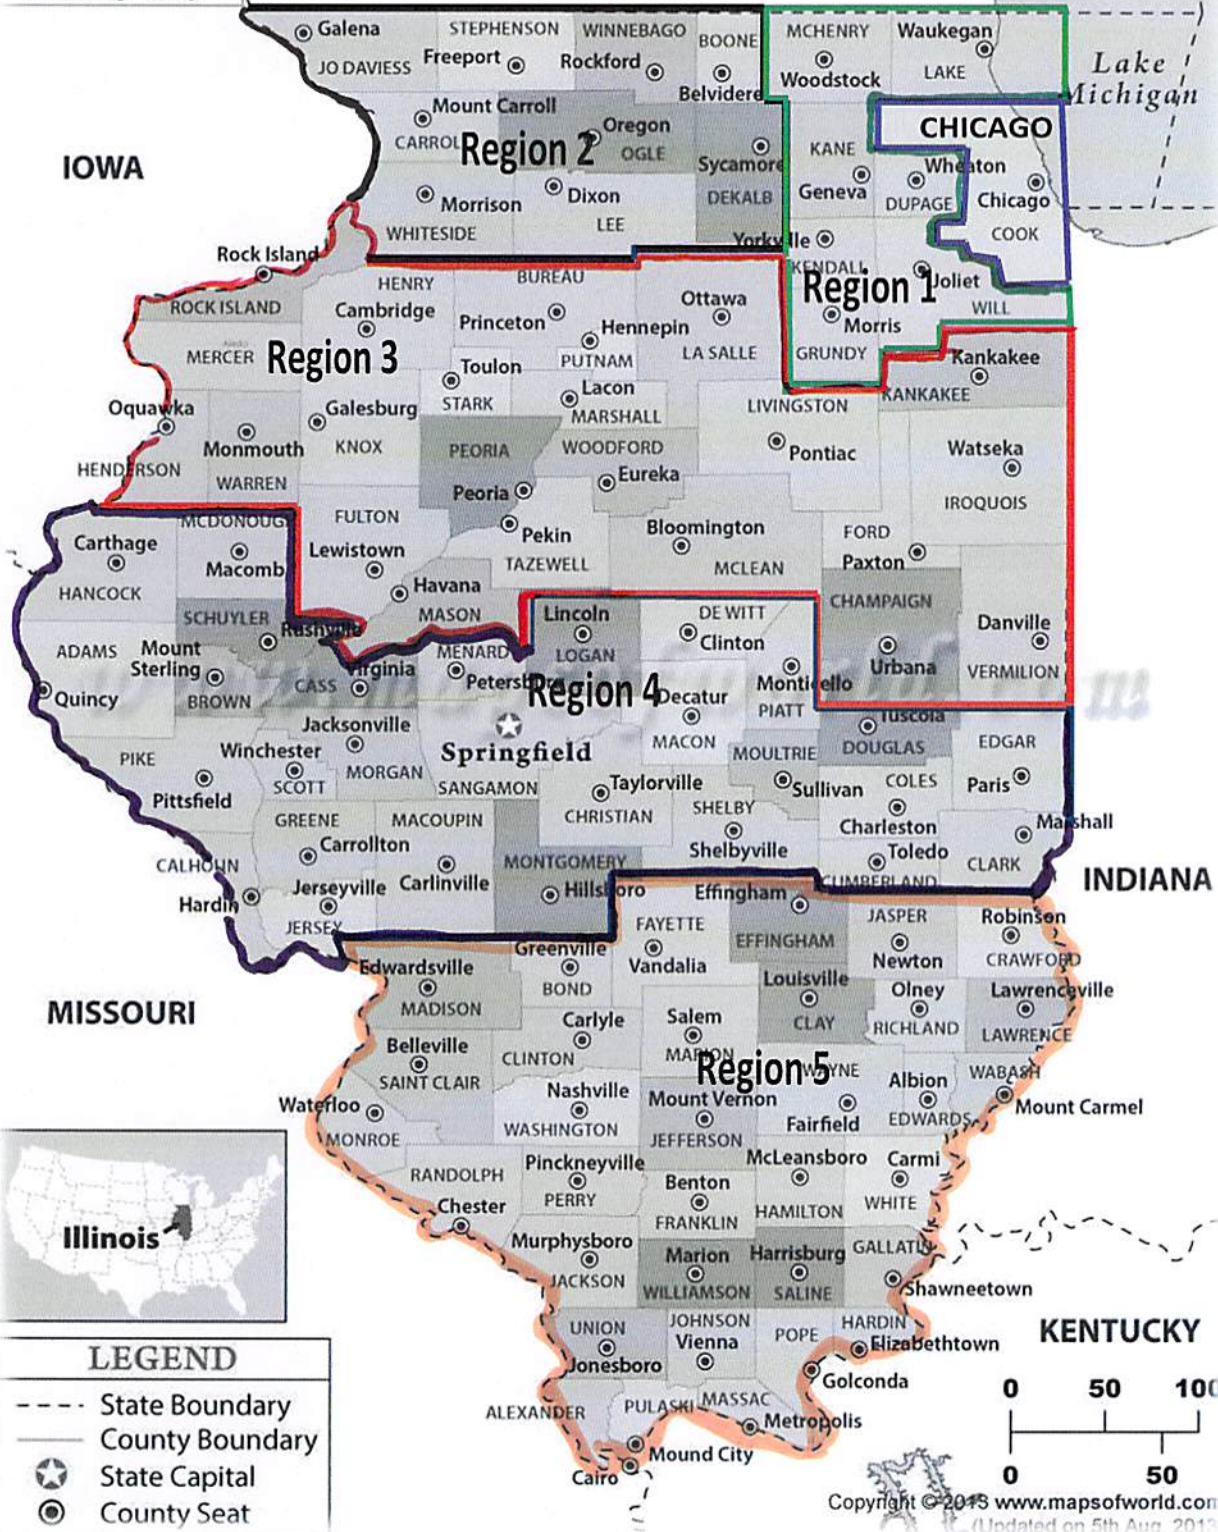

ILLINOIS County Map

WISCONSIN

ILLINOIS
County Map

WISCONSIN

Lake Michigan

IOWA

CHICAGO

Region 1

Region 2

Region 3

Region 4

Springfield

Region 5

INDIANA

MISSOURI

LEGEND

- State Boundary
- County Boundary
- ★ State Capital
- ⊙ County Seat